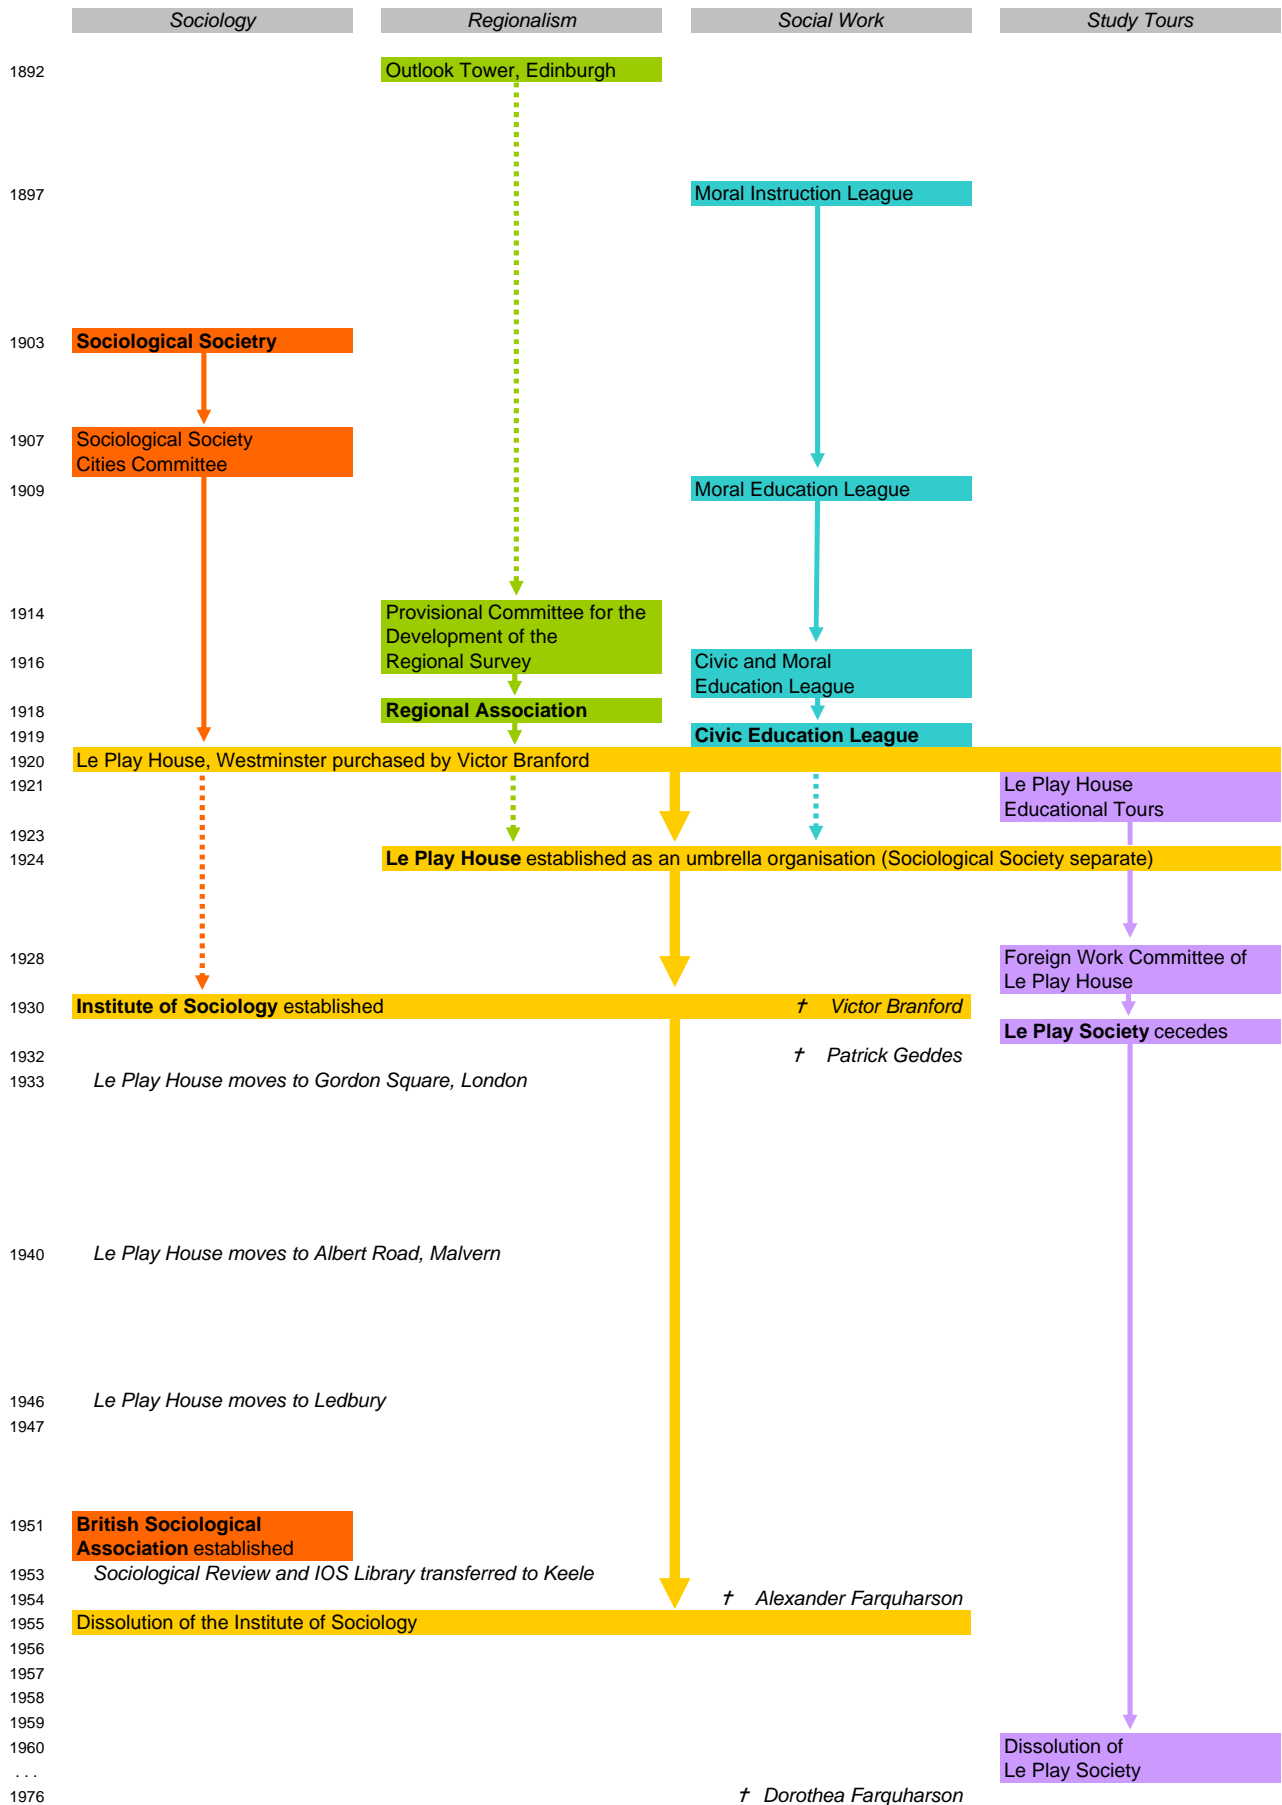

Le Play House and the Institute of Sociology 1920 - 1955

NOTES Key organisations are shown in bold type